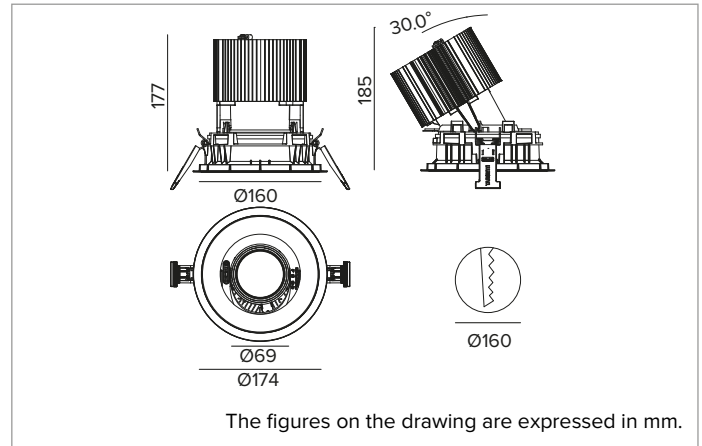

1T8611EL | CCTEVO ARCHITECTURAL 160

Adjustable recessed LED projector in a trim version

		3000K	H(m)	D(m)	Emax(lx)
		Ra90			47°
Fixture Power	74W	1	0.87	9610	
Source Flux	7558lm	2	1.74	2403	
Fixture Flux	5670lm	3	2.61	1068	
Efficacy	77lm/W	4	3.47	601	
TS1282	Imax=1272cd/klm	Imax	9613cd	5	4,34

Optic: REFLECTOR

Beam angles: MWFL

Optical efficiency: 75%

Fixture flux: 5670lm

Luminous efficacy: 77lm/W

Photobiological safety: Compliant with RG1 low risk group

MECHANICAL CHARACTERISTICS

Die-cast white painted anodised aluminium body and dissipator. White colour cover. The optical unit can be adjusted up to 30° on the vertical plane with a mechanical beam locking system and a graduated scale, and 358° on the horizontal plane. Trim version with an integrated white ring.

Colour and finish: Plaster white

Weight: 1.45Kg

Version: TRIM HO

Degree of protection: IP20 for recessed part

Degree of protection: IP40 for exposed part

ELECTRICAL CHARACTERISTICS

Integrated electronic ON-OFF driver.