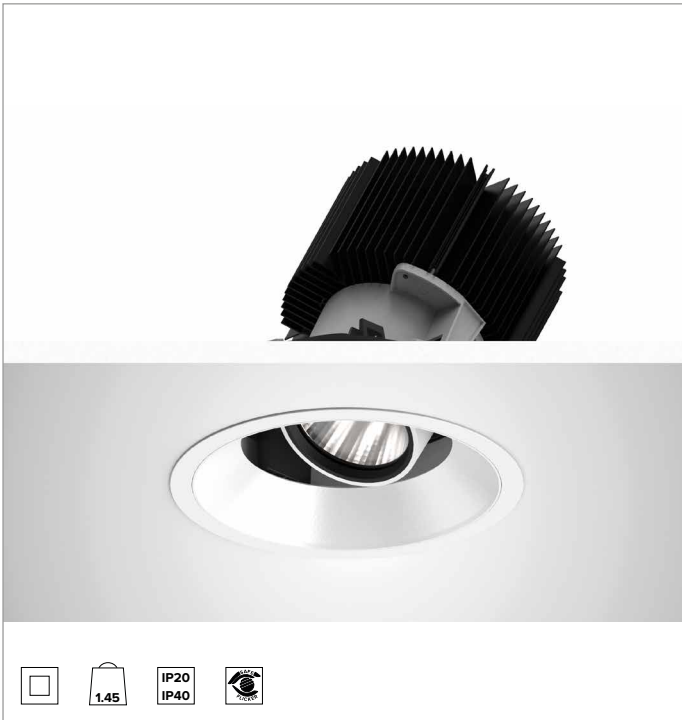

1T8611EL | CCTEVO ARCHITECTURAL 160

Adjustable recessed LED projector in a trim version

		3000K	H(m)	D(m)	Emax(lx)
		Ra90			47°
Fixture Power	74W	1	0.87	9610	
Source Flux	7558lm	2	1.74	2403	
Fixture Flux	5670lm	3	2.61	1068	
Efficacy	77lm/W	4	3.47	601	
TS1282	Imax=1272cd/klm	Imax	9613cd	5	4,34

CCT nominal: 3000K

Lifetime (L80/B10): >50000h tq +25°C

ILLUMINOTECHNICAL CHARACTERISTICS

MWFL - precision optics with a black silicone cut off ring. Version with a convex faceted highly reflective anodised aluminium reflector and a holographic diffusion filter. UGR<22 (EN 12464-1).

Optic: REFLECTOR

Beam angles: MWFL

Optical efficiency: 75%

Fixture flux: 5670lm

Luminous efficacy: 77lm/W

Photobiological safety: Compliant with RG1 low risk group

MECHANICAL CHARACTERISTICS

Die-cast white painted anodised aluminium body and dissipator. White colour cover. The optical unit can be adjusted up to 30° on the vertical plane with a mechanical beam locking system and a graduated scale, and 358° on the horizontal plane. Trim version with an integrated white ring.

Colour and finish: Plaster white

Weight: 1.45Kg

Version: TRIM HO

Degree of protection: IP20 for recessed part

Degree of protection: IP40 for exposed part

ELECTRICAL CHARACTERISTICS

Integrated electronic ON-OFF driver.